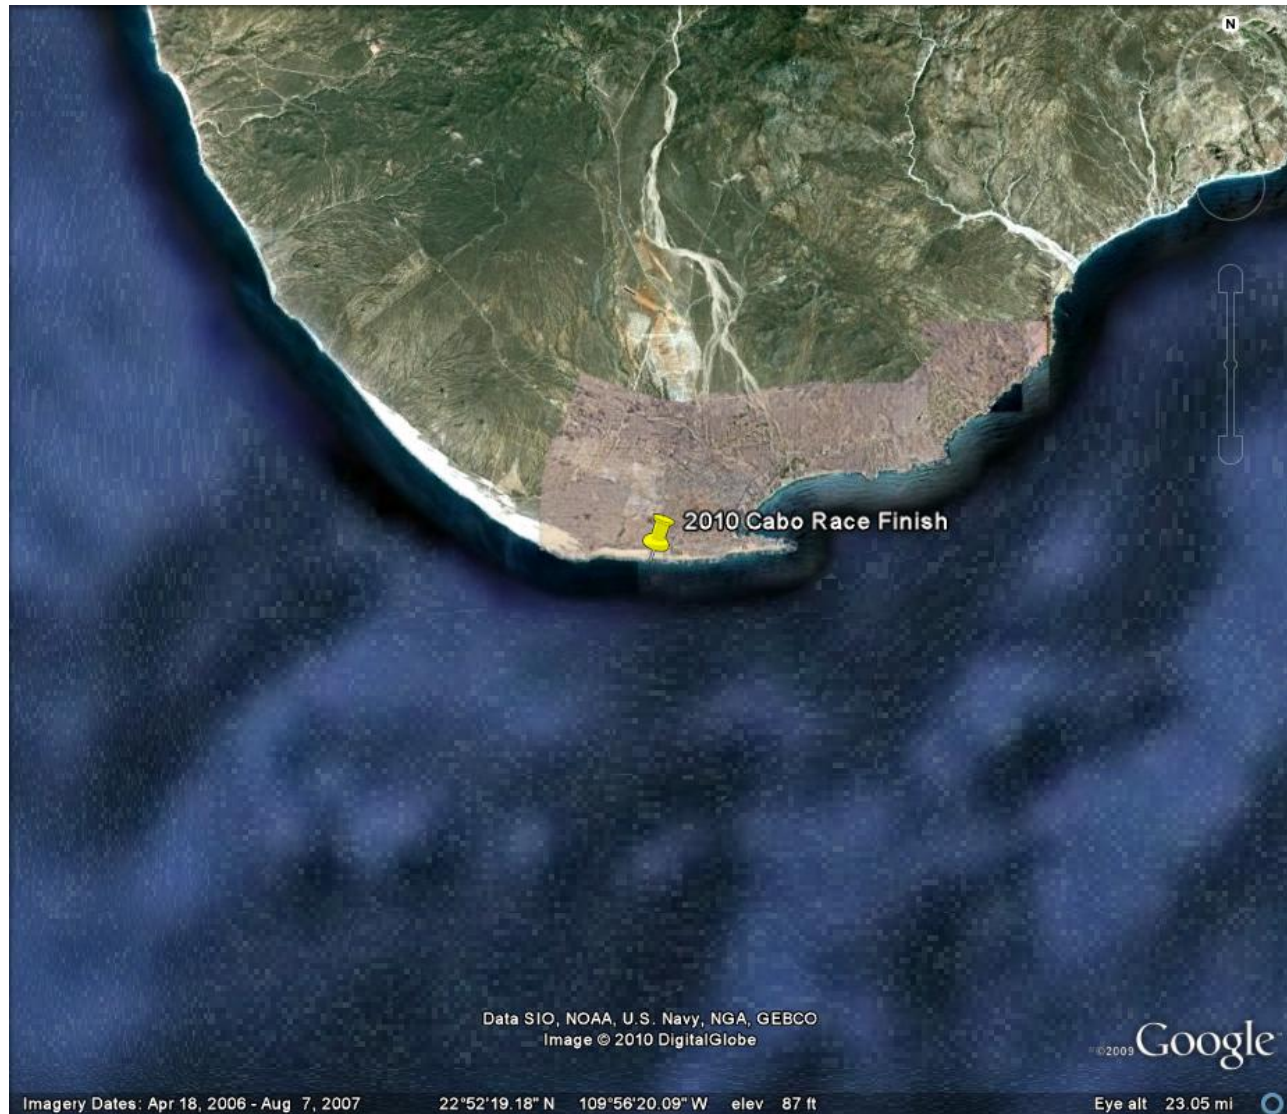

Cabo 2010 Sailing Instructions

Appendix D

Google Earth – Finish Line

2010 Corona del Mar to Cabo San Lucas International Yacht Race
Sponsored by the Mexican Tourism Board

Finish Pin Location – Wide View

22 – 52' – 16.2" N
109 – 56' – 20.9 W

2010 Corona del Mar to Cabo San Lucas International Yacht Race
Sponsored by the Mexican Tourism Board

Finish Pin Location – Close View

22 – 52' – 16.2" N

109 – 56' – 20.9 W