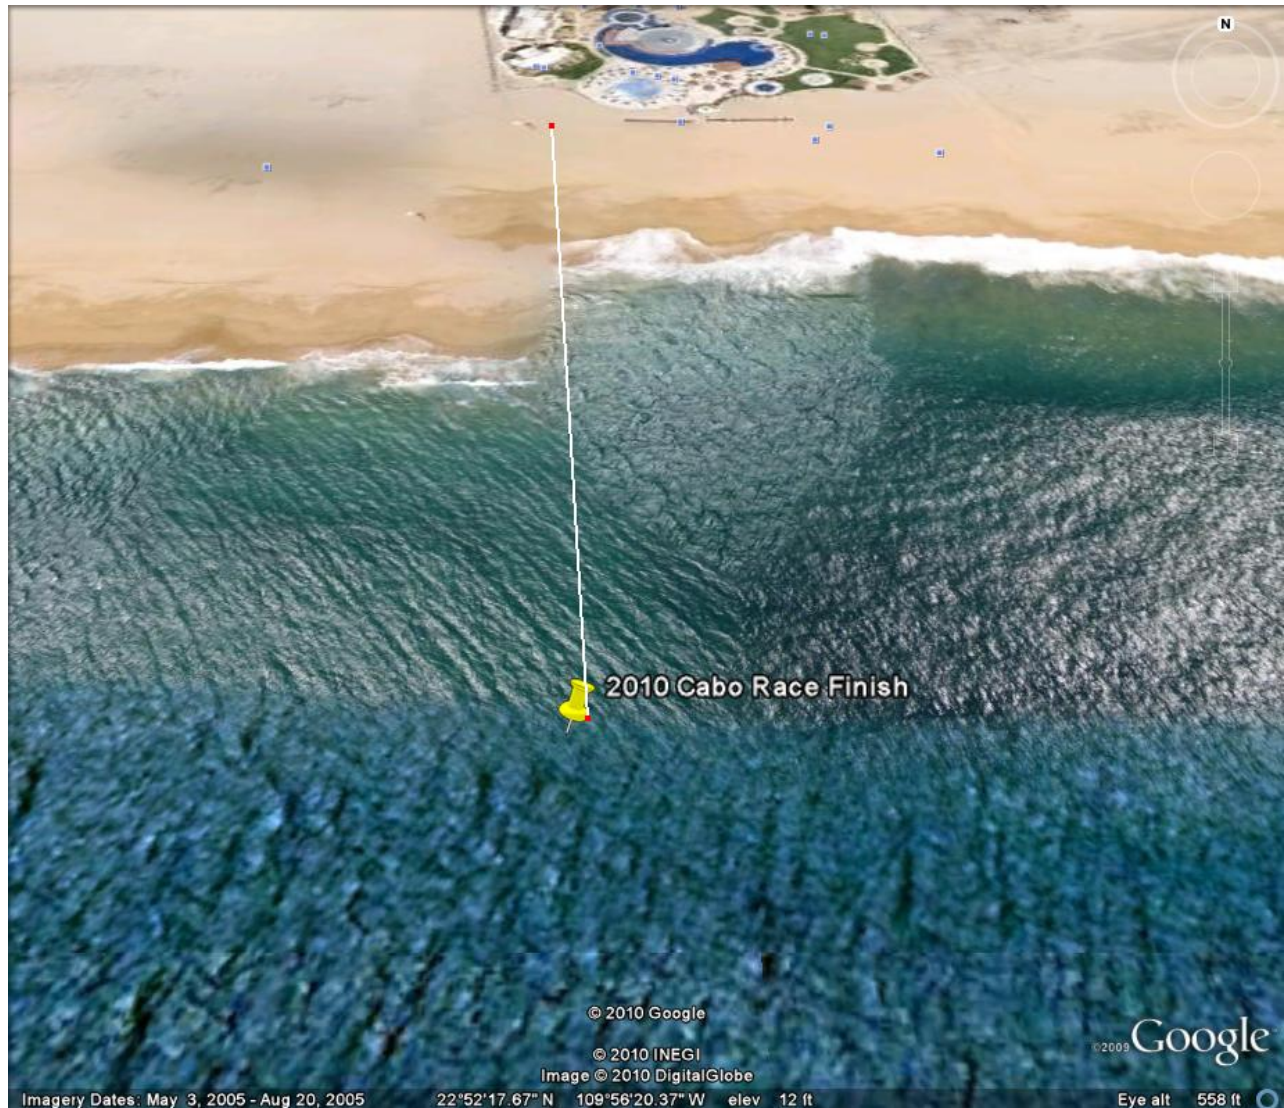

Cabo 2010 Sailing Instructions

Appendix D

Google Earth – Finish Line

2010 Corona del Mar to Cabo San Lucas International Yacht Race
Sponsored by the Mexican Tourism Board

Finish Pin Location – Wide View

22 – 52' – 16.2" N
109 – 56' – 20.9 W

2010 Corona del Mar to Cabo San Lucas International Yacht Race
Sponsored by the Mexican Tourism Board

Finish Pin Location – Close View

22 – 52' – 16.2" N

109 – 56' – 20.9 W