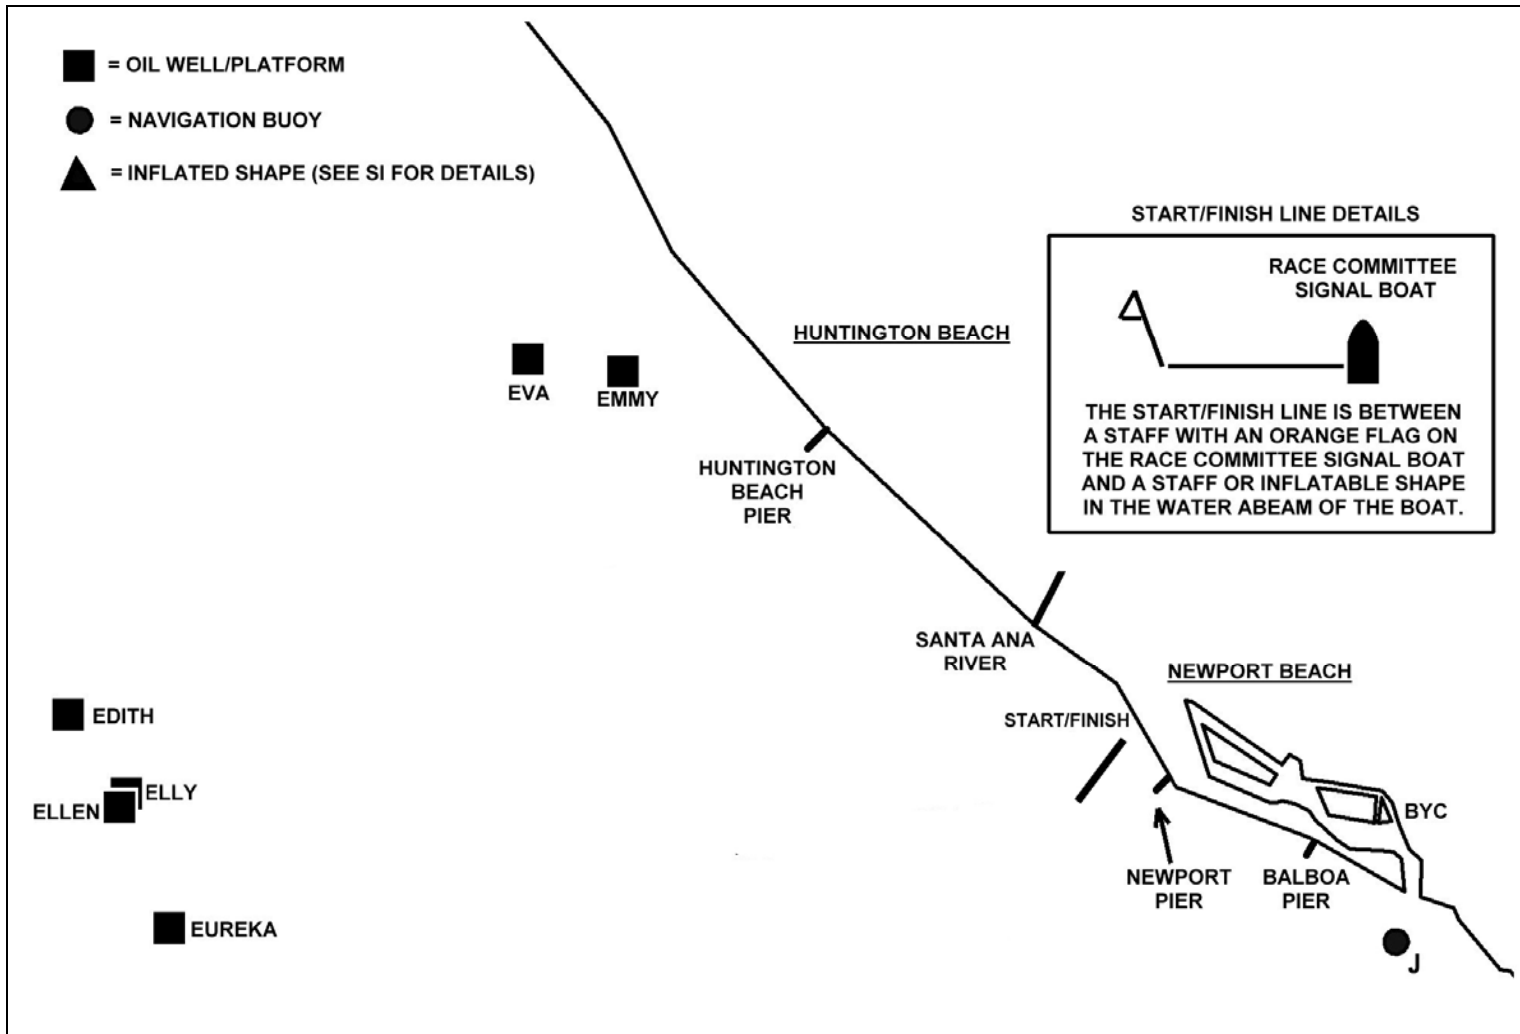

2019 66 SERIES

ATTACHMENT C – RACE #3 – PURSUIT RACE

MARK NOTES:

EMMY & EVA are oil wells or oil platforms. See NOAA Chart 18746.

Please use caution while in the vicinity of oil platforms/islands.

ALL MARKS ARE ROUNDING MARKS. THEY ARE TO BE ROUNDED TO PORT UNLESS NOTED IN THE COURSE DESCRIPTION WITH AN "s" SUFFIX

DIAGRAM NOT TO SCALE

COURSE: START – EMMY – EVA – FINISH

Distance: 14 nm

Please note the start and finishing lines will be in the same location.